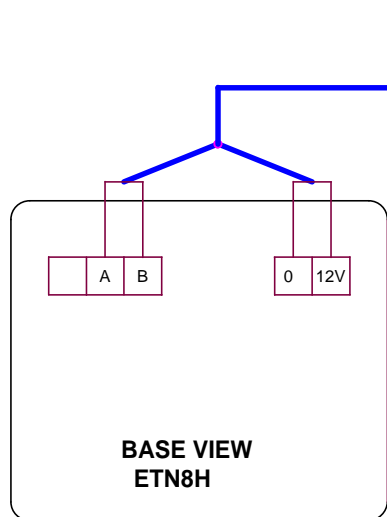

Multichanel Thermostat PS8/FH+ETN8H ELECTRICAL DIAGRAM

DIP Switch S1 - Adjust Set Limit

Set Limit	Switch #1	Switch #2	Switch #3
27°C	Off	Off	Off
28°C (DEFAULT)	On	Off	Off
29°C	Off	On	Off
30°C	On	On	Off

Switch #3 MUST be OFF!